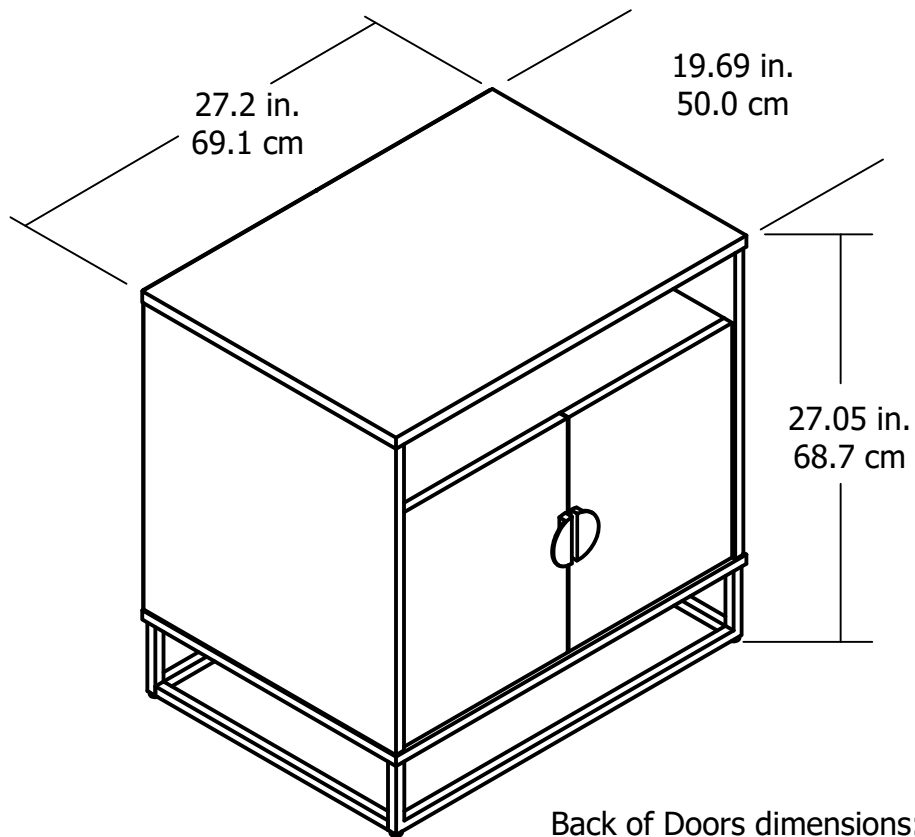

**2084**

Open Shelf dimensions:  
25.67 in. (65.2 cm) W  
4.92 in. (12.5 cm) H  
18.70 in. (47.5 cm) D  
1.37 cubic feet

Back of Doors dimensions:  
(2) storage spaces (adj heights)  
25.67 in. (65.2 cm) W  
15.12 in. (38.4cm) H  
18.82 in. (47.8 cm) D  
4.23 cubic feet

Wood Breakdown: xx%  
Total storage: 5.6 cubic feet

Overall Product Size:  
27.20"W x 19.69"D x 27.05"H  
69.1cm W x 50.0cm D x 68.7cm H

Maximum Weight Capacities  
Unit Weight: 57 lbs. (25.9 kg)