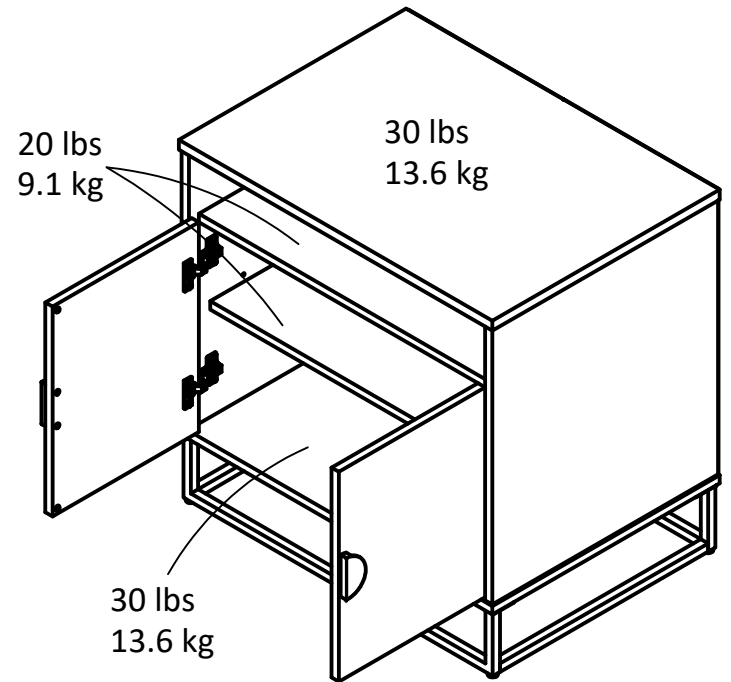

**2084**

Open Shelf dimensions:  
25.67 in. (65.2 cm) W  
4.92 in. (12.5 cm) H  
18.70 in. (47.5 cm) D  
1.37 cubic feet

Back of Doors dimensions:  
(2) storage spaces (adj heights)  
25.67 in. (65.2 cm) W  
15.12 in. (38.4cm) H  
18.82 in. (47.8 cm) D  
4.23 cubic feet

Wood Breakdown: xx%  
Total storage: 5.6 cubic feet

Overall Product Size:  
27.20"W x 19.69"D x 27.05"H  
69.1cm W x 50.0cm D x 68.7cm H

Maximum Weight Capacities  
Unit Weight: 57 lbs. (25.9 kg)